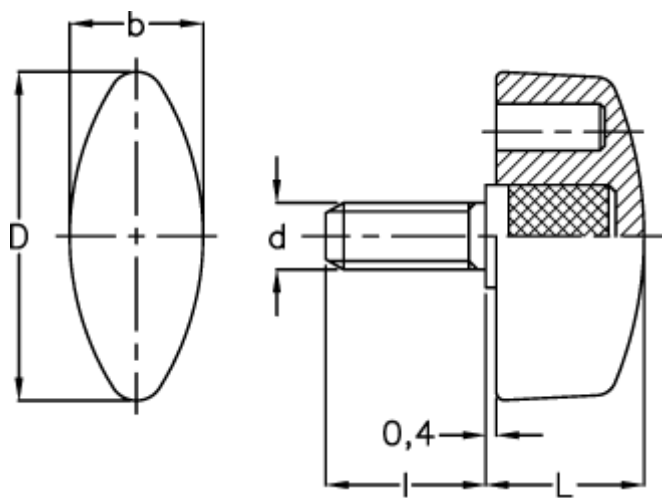

Data Sheet

Article number: 2302008365
Description: E+G Wing knob
CT.476/30 p-M6x40

Measures

b = 13.0
d = 32
d 6g = M6
l = 40
L = 15